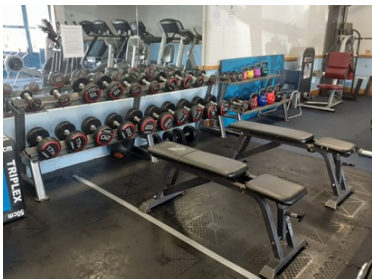

# DARWIN LEISURE CENTRE

Good news! Darwin Leisure Centre is now open. For all our members who have returned, welcome back! For all our members who have just joined, welcome!

We've been working hard to ensure our centre remains a safe environment for all. Cleaning stations are located in all key areas of the gym to make it as easy as possible, however, customers are more than welcome to use their own preferred sanitising products.

6 people using the fitness suite in 45 minute sessions, these slots will be every hour and allow a 15 minute cleaning period before the next session.

Our water fountain & vending machines will be out of use so we encourage our customers to bring their own water. Changing rooms/shower facilities will be unavailable, customers will need to arrive in the correct activewear. Masks can be worn at your own discretion.